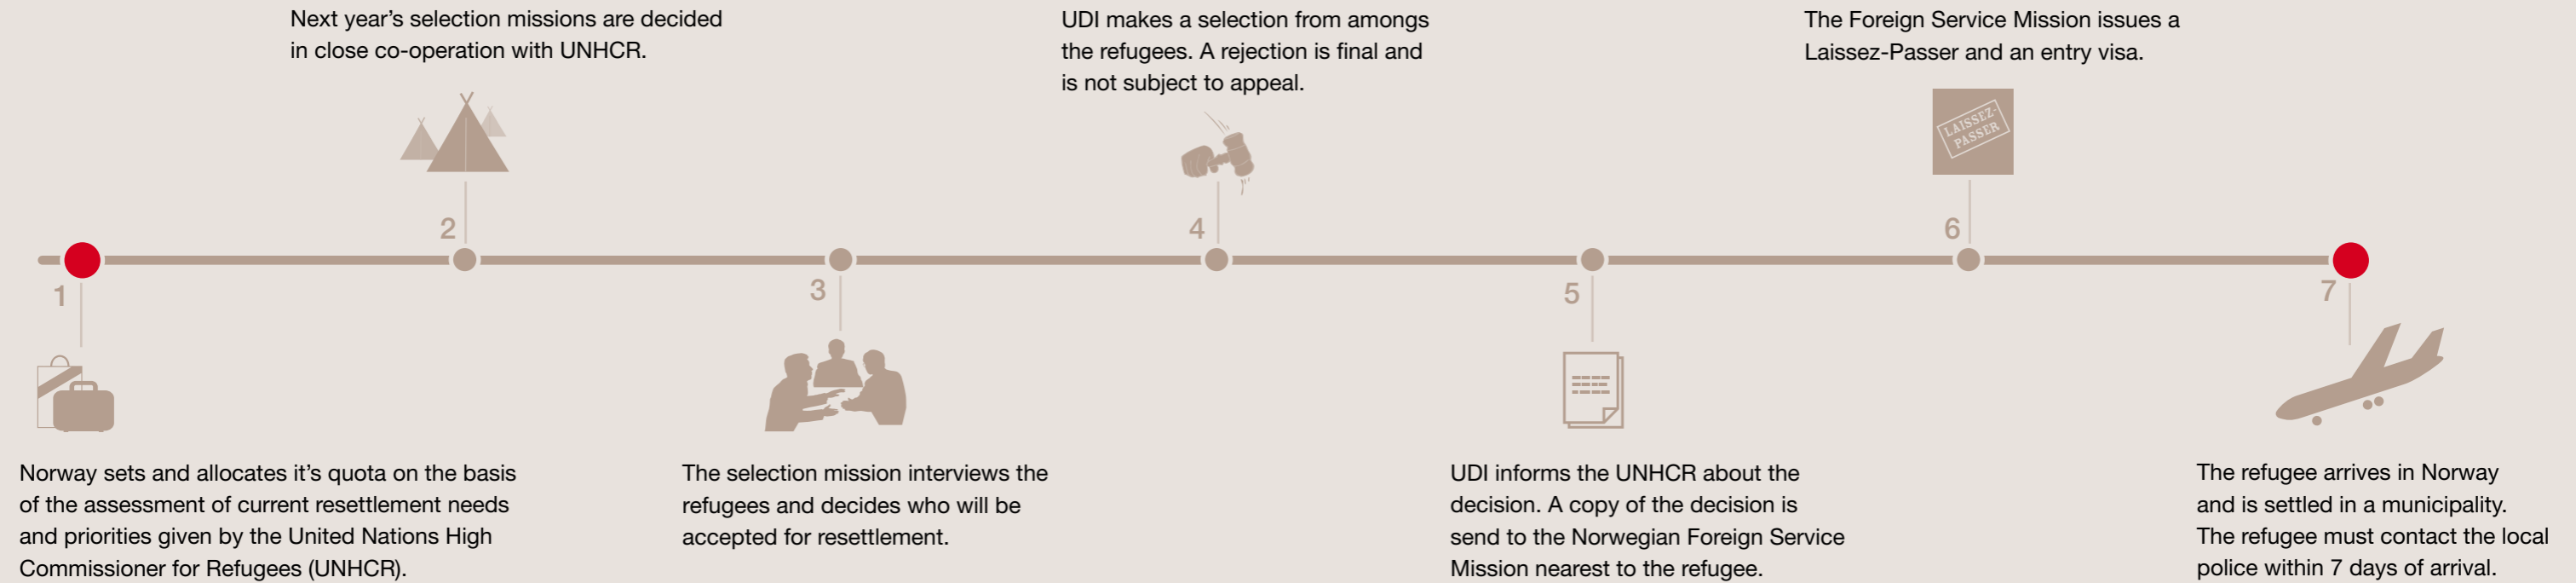

Case Procedure - Resettlement refugee

The Norwegian Directorate of Immigration (UDI) visits a refugee camp

Application from the UNHCR